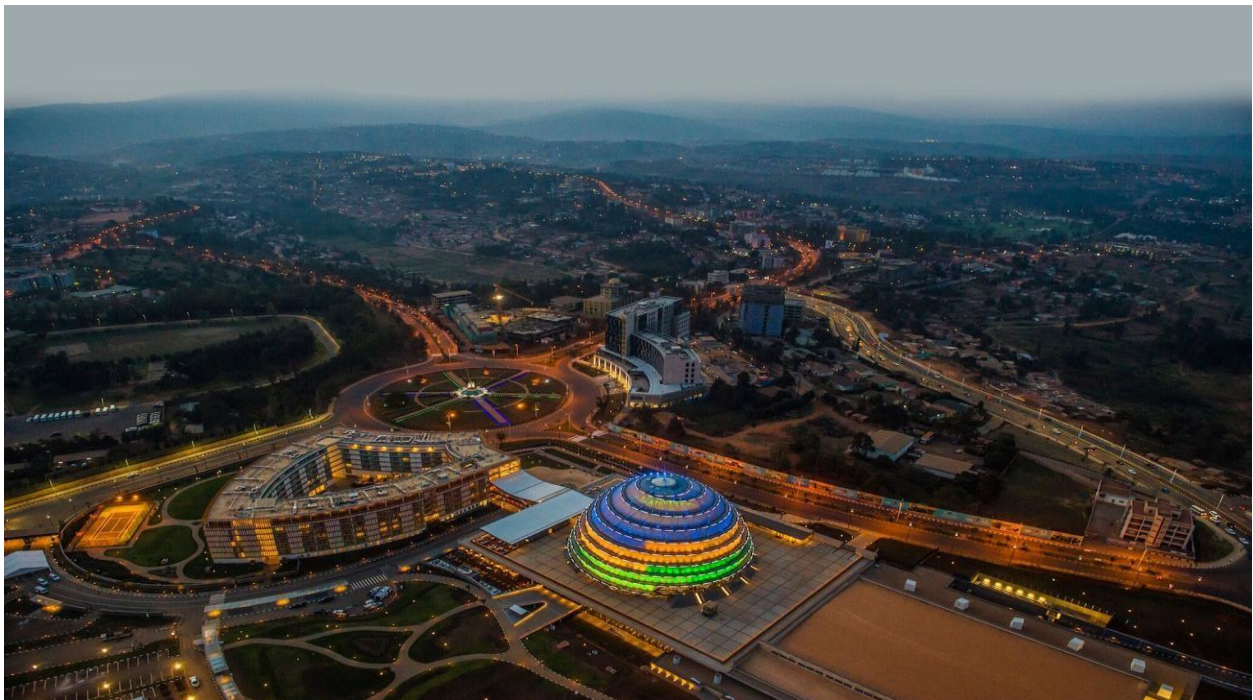

# VISIT RWANDA

## *DISCOVER KIGALI'S VIBRANT CITY LIFE HALF DAY CITY TOUR*

City Exploration - Kigali Highlights:

Discover the charm of Kigali, a city boasting iconic landmarks, a diverse art gallery, and vibrant craft markets.

#### **Visit Fazenda Recreation Center:**

Kickstart your day with a visit to Fazenda Recreation Center located on Mt.

Kigali, Fazenda is an outdoor recreational center that offers horseback riding experiences, zip-lining and quad bikes experience.